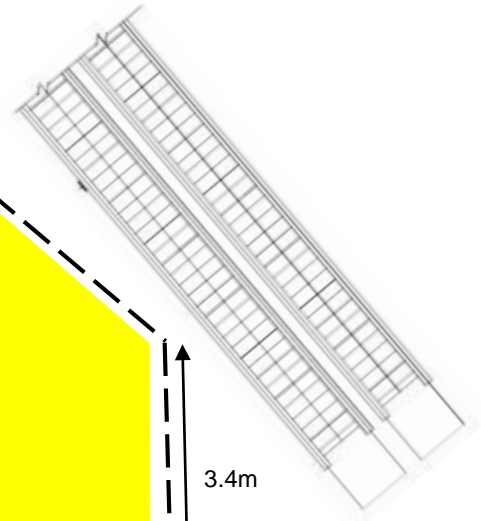

13 Amp

30 Amp

Columbia

Area X

Area Z

approx.
800 sq.ft

approx.
800 sq.ft

9m

8.8m

3.4m

13 Amp

13 Amp

13 Amp

6m

*Markings are not on scale

MaBelle