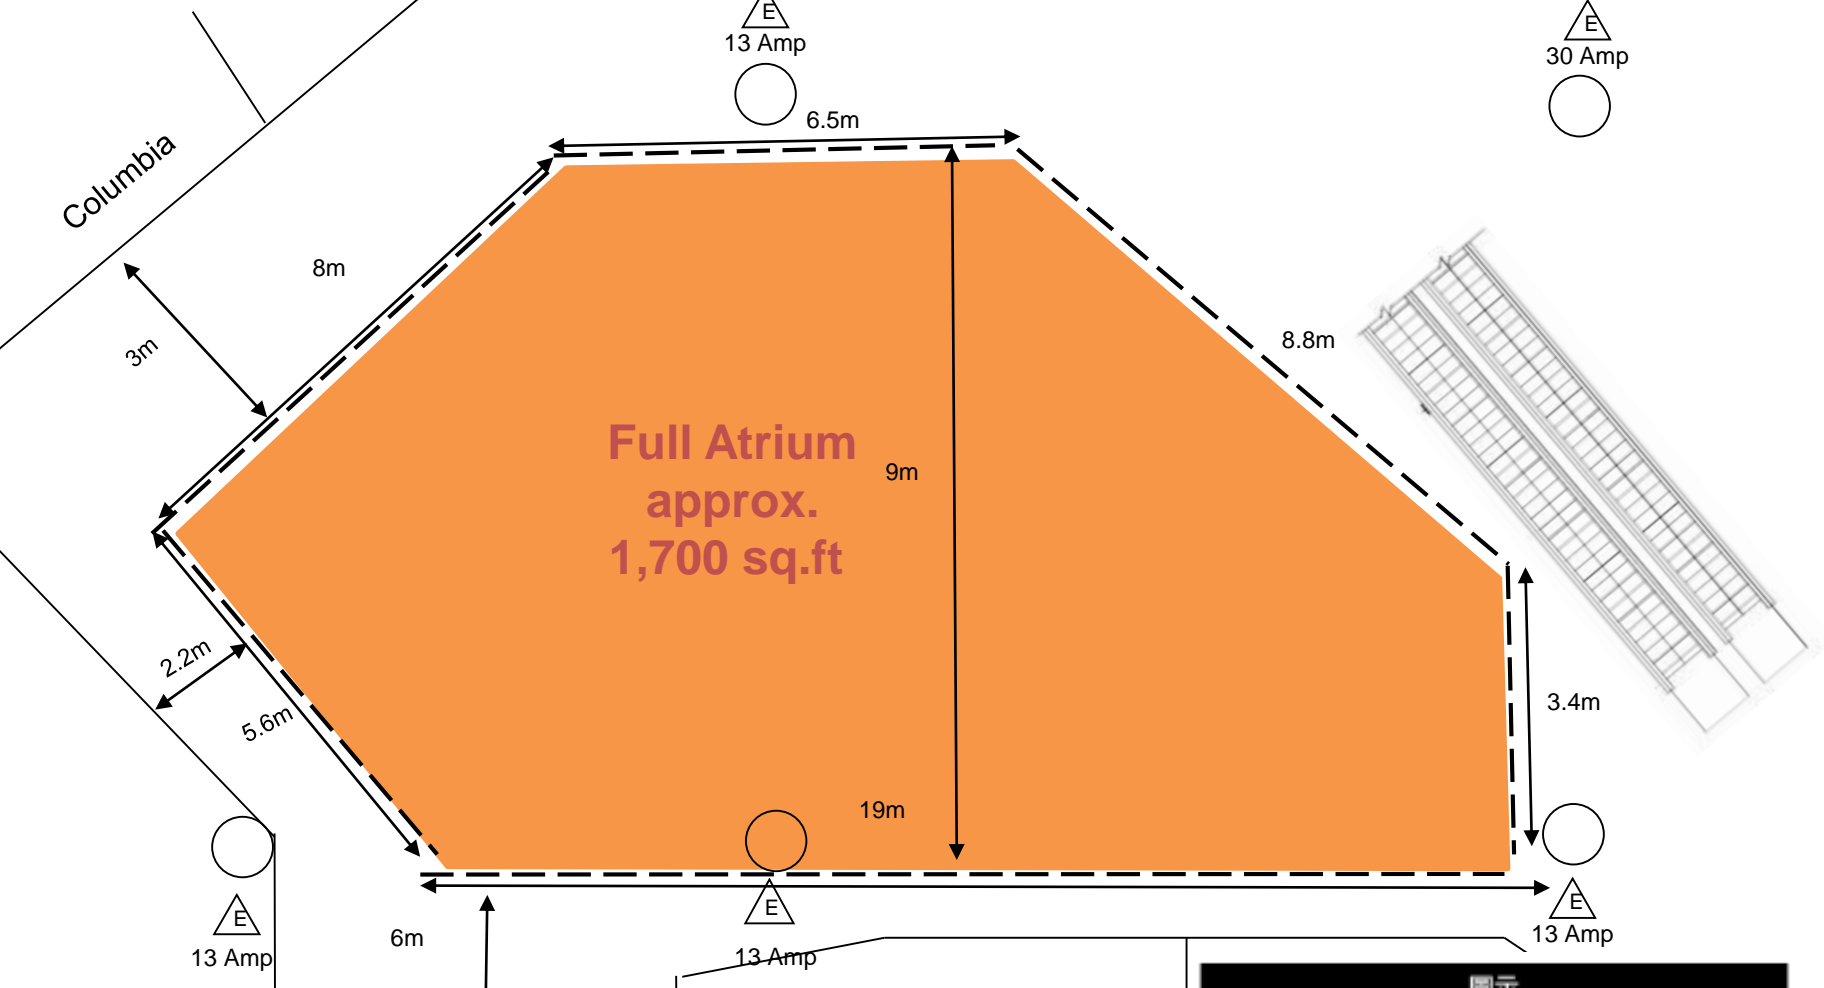

元朗廣場

新界元朗青山道249-251號
查詢電話：2474 1447

*Markings are not on scale

MaBelle

圖示	
	推廣場地
	供電位(13Amp)
	柱位
	出入口
	電梯位